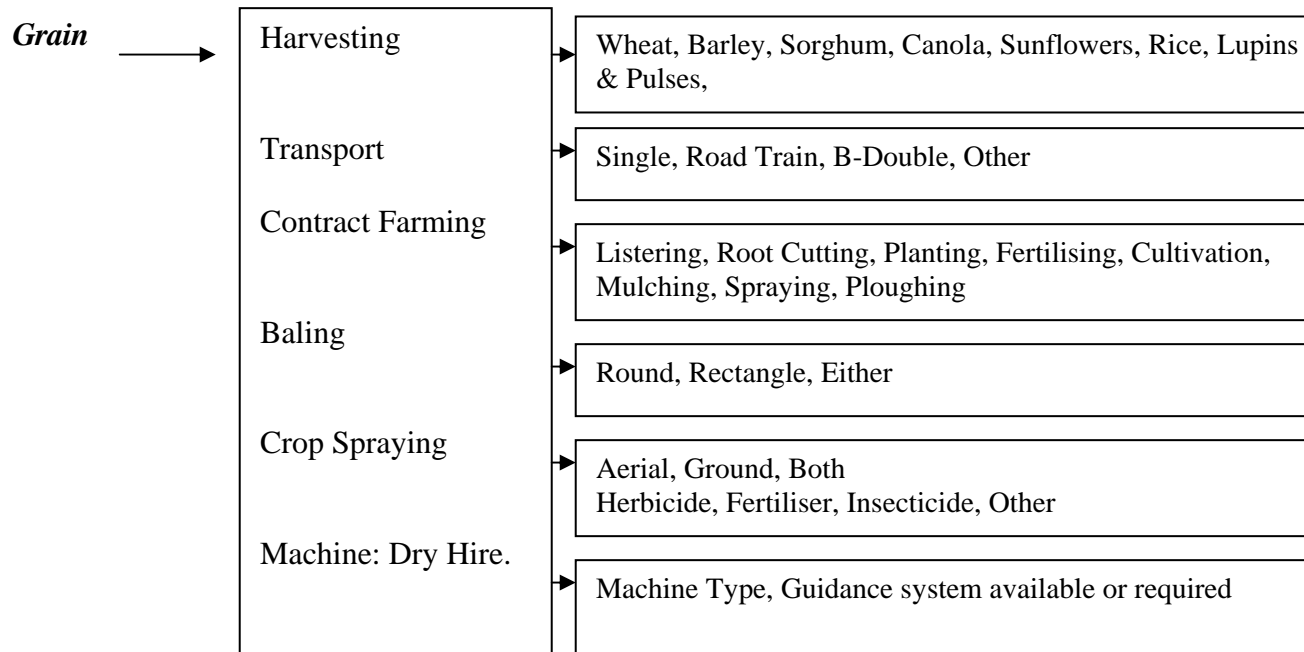

FarmCentral has the following sections.

- An automated section that links farmers & Contractors via email and sms alerts once your details and job requirements are placed
- Business and Contractor directories
- Classifieds covering rural employment, produce, stock and machinery.

Following is a guide to our sections.

Summarised category breakdown for our automated section is as follows,

Summarised breakdown for our Directory's.

Summarised breakdown of our Classifieds.